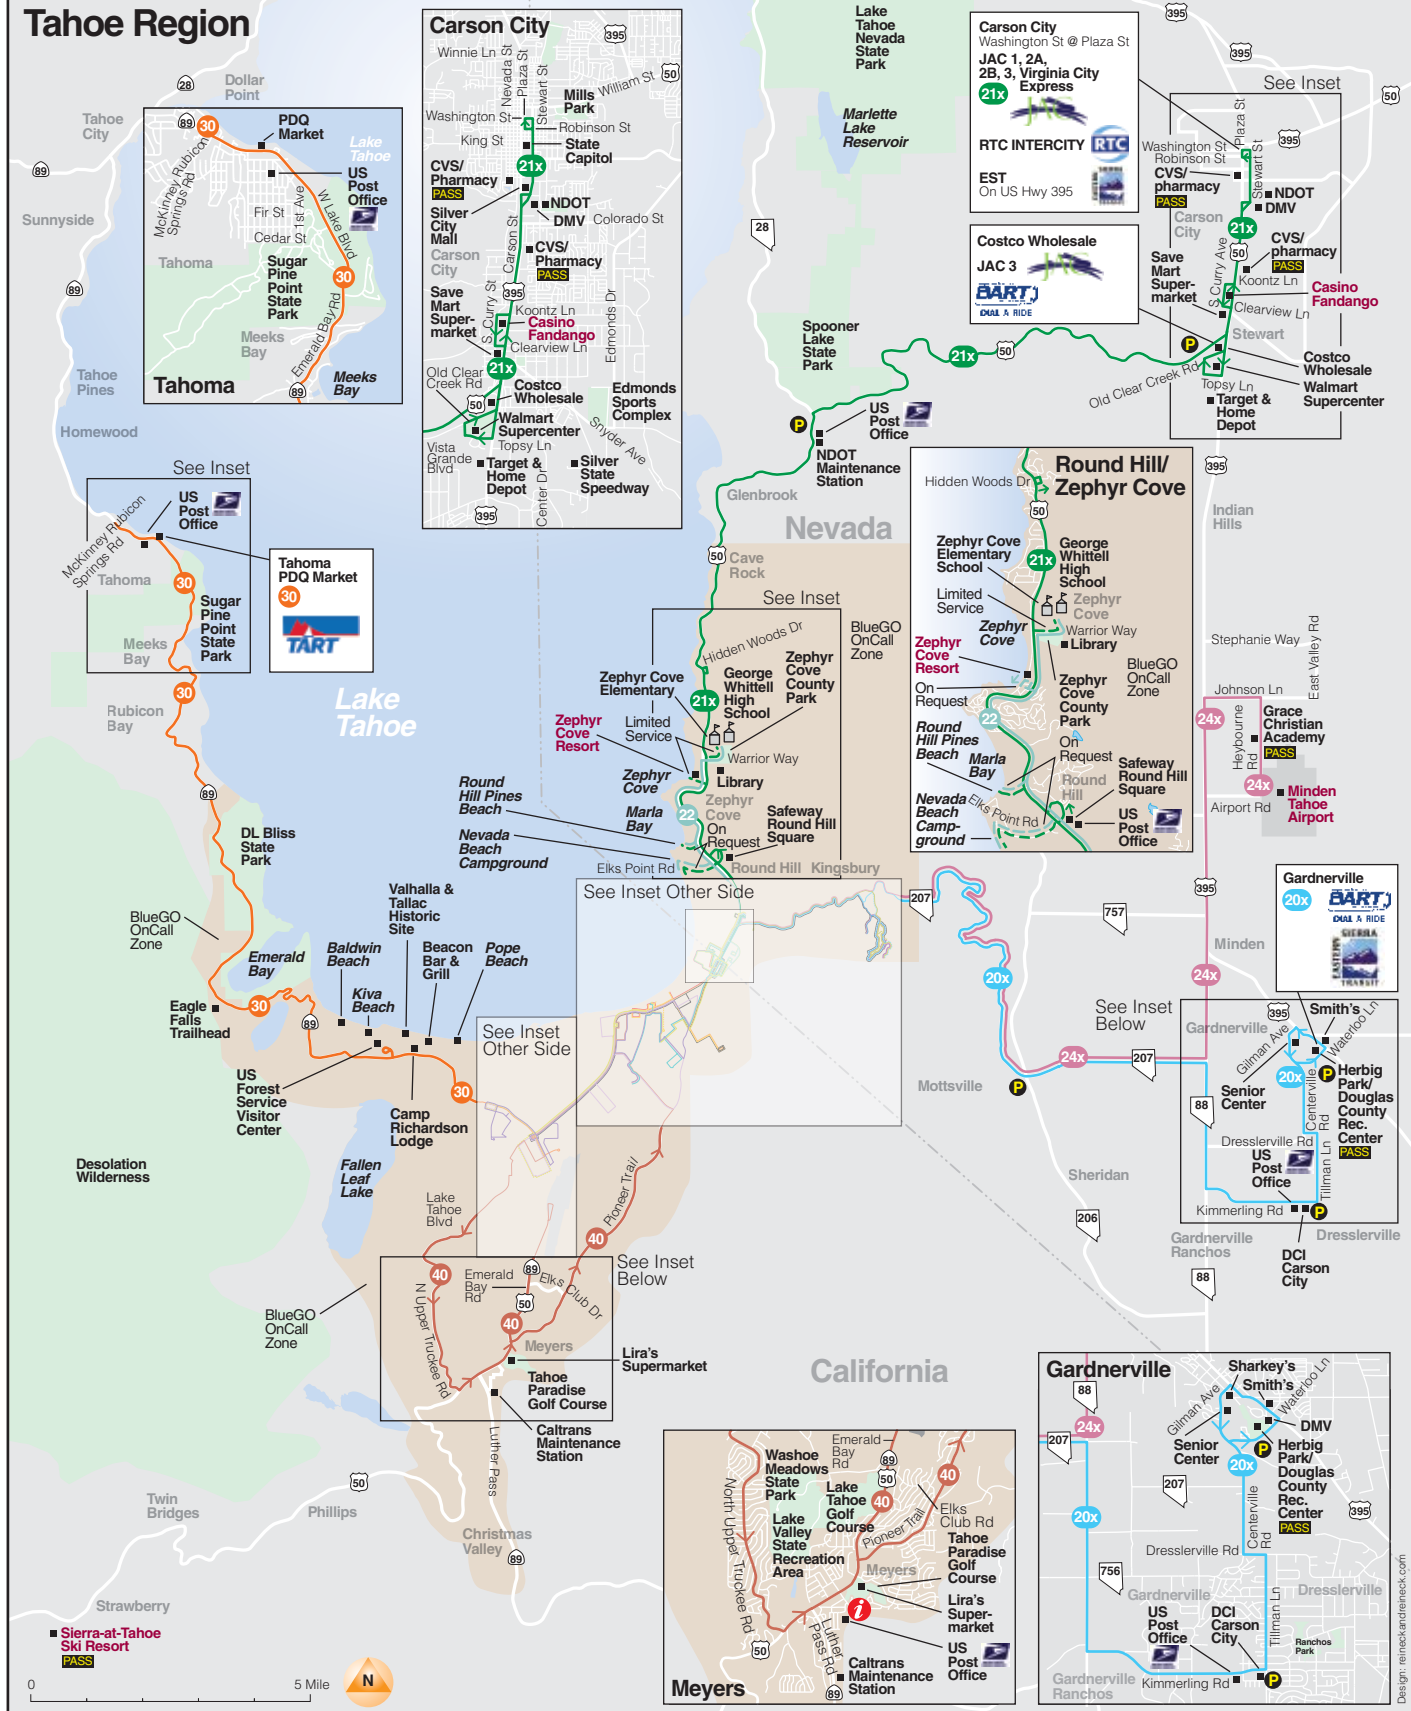

Tahoe Region

Sierra-at-Tahoe Ski Resort
PASS

Design: emilbeckandherbeck.com