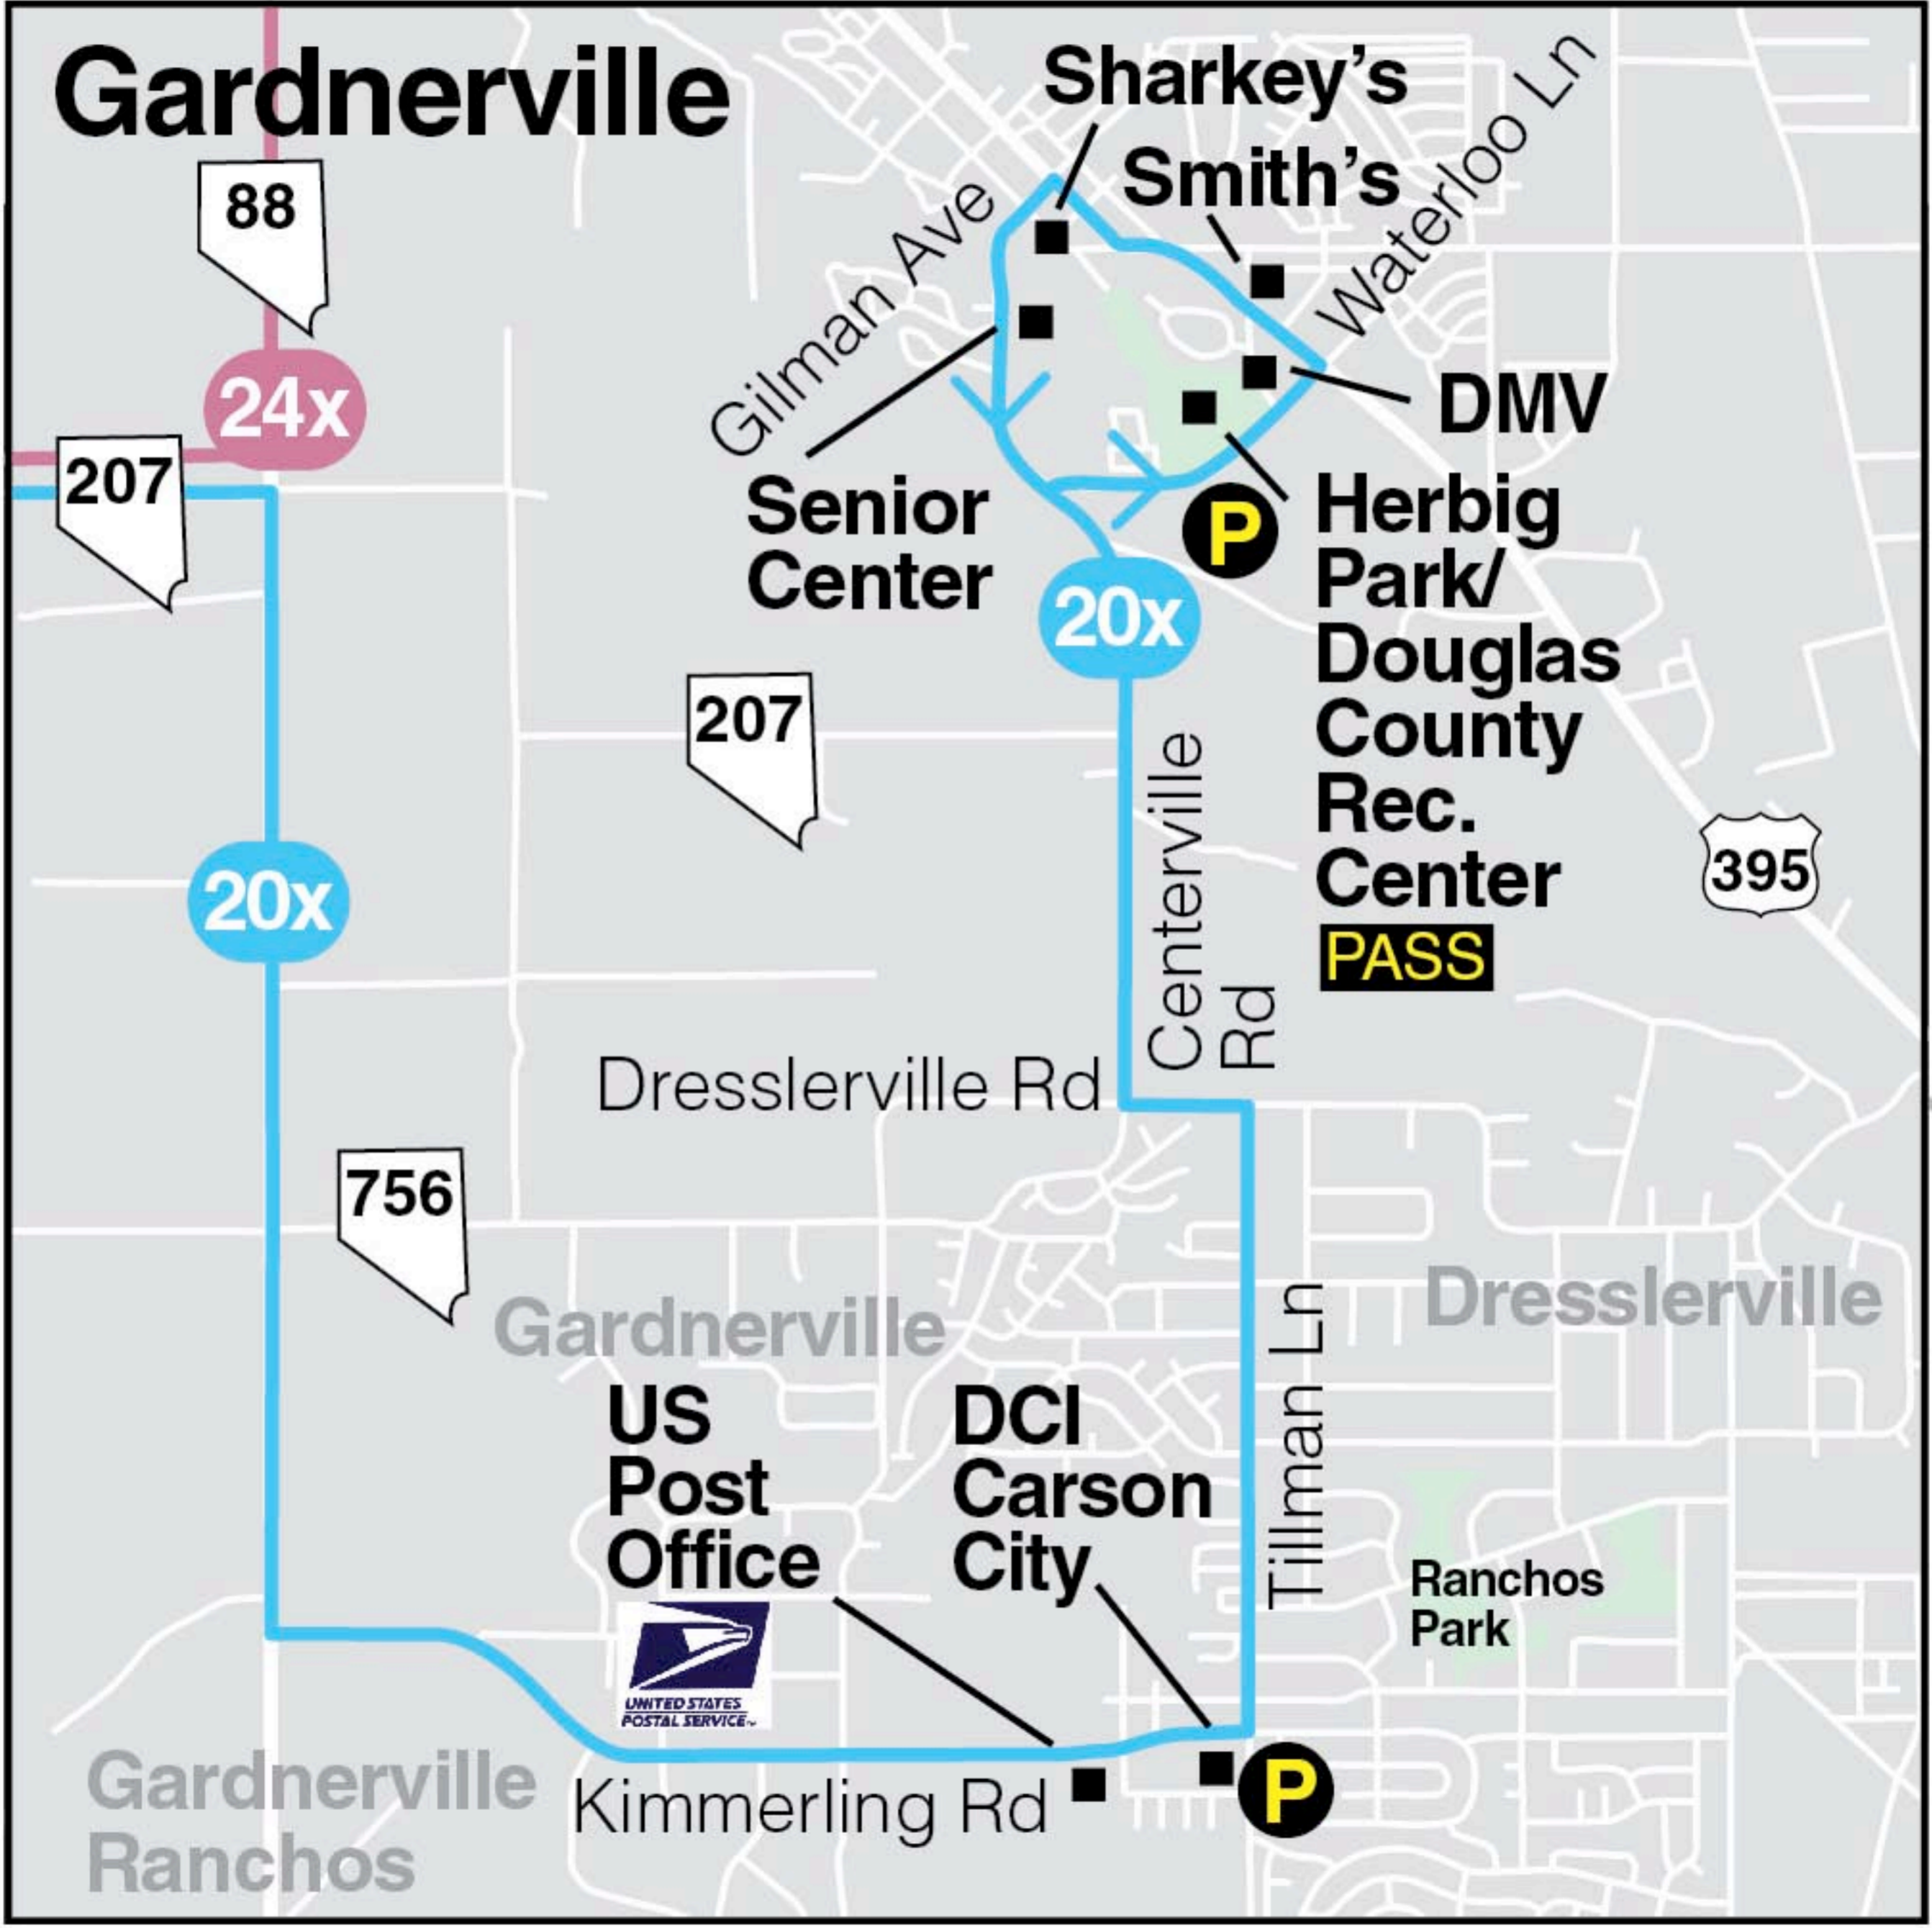

# Gardnerville

88

24x

207

20x

207

756

395

20x

Sharkey's  
Smith's  
Senior Center  
Herbig Park/  
Douglas County  
Rec. Center  
DMV

P

Dresslerville Rd

Centerville Rd

Gardnerville

Dresslerville

US Post Office

DCI Carson City

Tillman Ln

Ranchos Park

Gardnerville Ranchos

Kimmerling Rd

P