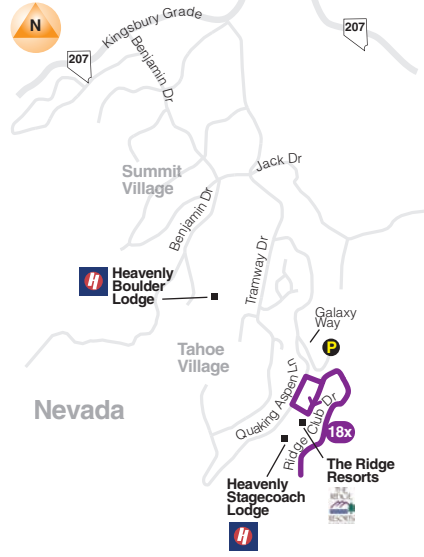

Violet Route 18X The Ridge Tahoe to Heavenly Stagecoach Lodge Express

Ski Shuttle – Loop

The Ridge Resorts Clubhouse	Heavenly Stagecoach Lodge	The Ridge Resorts Clubhouse
8:30	8:40	8:48
8:50	9:00	9:08
9:10	9:20	9:28
9:30	9:40	9:48
9:50	10:00	10:08
10:10	10:20	10:28
Between 11:00 am and 2:00 pm - Utilize Purple Route 14 for service to Heavenly Stagecoach Lodge.		
3:00	3:10	3:18
3:20	3:30	3:38
3:40	3:50	3:58
4:00	4:10	4:18
4:20	4:30	4:38
4:40	4:50	4:58

This route operates from late November until early May. Please call BlueGO for more details on operating days at (530) 541-7149, option 5.

AM Times are shown in lightface type
PM Times are shown in boldface type

Schedules are subject to change without notice.
Times are approximate and may vary depending on traffic conditions, weather in winter, and other conditions.

Violet Route 18X Ski Shuttle

Not to Scale

Route 20X Kingsbury Express

Express Route – Eastbound to Gardnerville

Stateline Transit Center	US Hwy 50/ Embassy Suites (Harrah's Lake Tahoe)	US Hwy 50/MontBleu Resort Casino & Spa	Kingsbury Transit Center	US Highway 50/Lakeside Inn & Casino	State Route 207/Market St (Mott Canyon Tavern)	Tina Court/ Tramway Dr (Upper Kingsbury)
8:45	8:47	8:48	8:50	8:52	8:55	9:05
NO MIDDAY SERVICE UNTIL						
3:40	3:42	3:43	3:45	3:47	3:50	4:00
4:10	4:12	4:13	4:15	4:17	4:20	4:30
4:40	4:42	4:43	4:45	4:47	4:50	5:00
5:40	5:42	5:43	5:45	5:47	5:50	6:00
6:40	6:42	6:43	6:45	6:47	6:50	7:00
NO EVENING SERVICE UNTIL						
12:15	12:17	12:18	12:20	12:22	On request	On request

Eastbound trips at 6:40 and 12:15 shown in blue font are subject to discontinuance on 12/31/09 if they do not meet the passenger per hour threshold.

Route 20X Kingsbury Express

Express Route – Westbound to Stateline Transit Center

Waterloo Ln/ Herbig Park	Gilman Ave/ US Hwy 395 (Senior Center)	Kimmerling Rd/Tillman Rd (DCI Carson City/Ranchos)**	Foothill Park and Ride Lot	Tina Court/ Tramway Dr (Upper Kingsbury)	The Ridge Resorts Clubhouse	State Route 207/Across Market St (Scotty's Hardware)
5:35	5:37	5:47	5:59	6:17		6:27
6:35	6:37	6:47	6:59	7:17		7:27
7:05	7:07	7:17	7:32	7:47	7:55	8:10
7:35	7:37	7:47	7:59	8:17		8:27
NO MIDDAY SERVICE UNTIL						
2:25	2:27	2:37**	2:52	3:10		3:20

**The trips at 9:40 am and 2:37 pm will enter DCI Carson City Parking Lot.

Not all bus stops are shown. Buses will stop at any BlueGO bus stop along the route. Westbound blue-shaded times indicates that buses will bypass Lakeside Inn & Kingsbury Transit Center if there are no requests for stops at these locations.

Westbound buses may depart all stops starting at SR 207 @ Market Street earlier than times shown. Eastbound buses may depart all stops starting at Foothill Park and Ride Lot earlier than times shown. **Passengers traveling in the reverse direction may board at the first timepoint and ride through to the end of the route. No stops will be made in between while deadheading.**

Route 20X Kingsbury Express

Express Route – Eastbound to Gardnerville

The Ridge Resorts Clubhouse	Foothill Park and Ride Lot	Kimmerling Rd/Tillman Rd (DCI Carson City/Ranchos)**	Waterloo Ln/ Herbig Park*
	9:25	9:40**	9:50
NO MIDDAY SERVICE UNTIL			
4:40	4:20	4:35	4:45
	5:00	5:15	5:25
	5:20	5:35	5:45
	6:20	6:35	6:45
	7:20	7:35	7:45
NO EVENING SERVICE UNTIL			
	On request	On request	On request

*Trip continues to Gilman Avenue @ Douglas Avenue upon request.

Route 20X Kingsbury Express

Express Route – Westbound to Stateline Transit Center

Kingsbury Transit Center	US Hwy 50/Lakeside Inn & Casino	Horizon Casino Resort	Harveys Lake Tahoe Bus Center	Stateline Transit Center
6:29	6:31	6:33	6:35	6:38
7:29	7:31	7:33	7:35	7:38
8:13	8:15	8:17	8:20	8:25
8:29	8:31	8:33	8:35	8:38
NO MIDDAY SERVICE UNTIL				
3:23	3:25	3:27	3:30	3:35

AM Times are shown in lightface type
PM Times are shown in boldface type